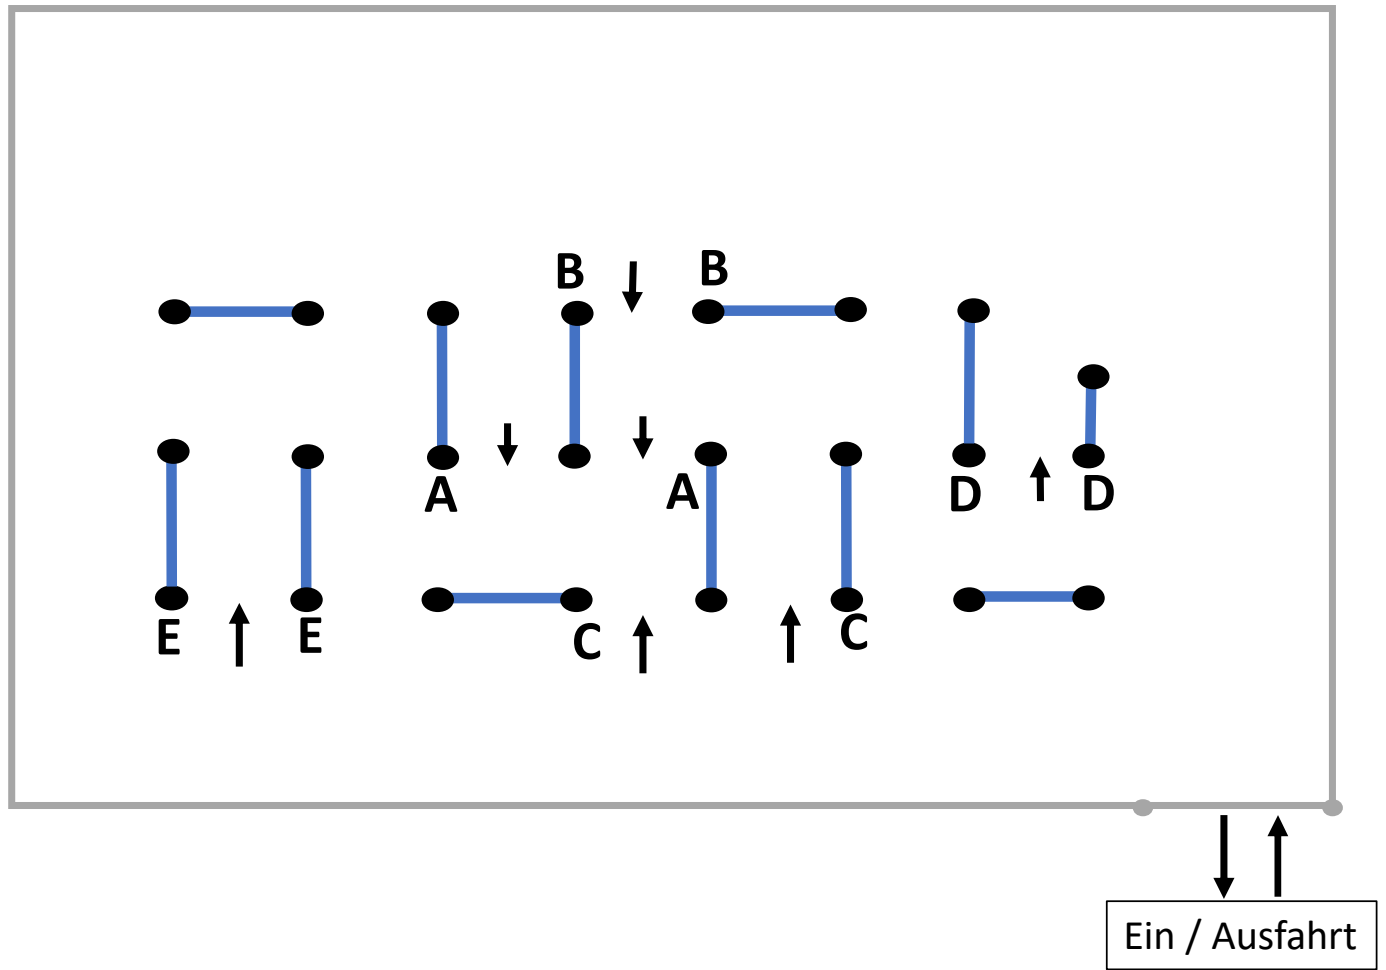

Fahrtturnier Westbevern

Hindernis 1

Klasse M: A-E