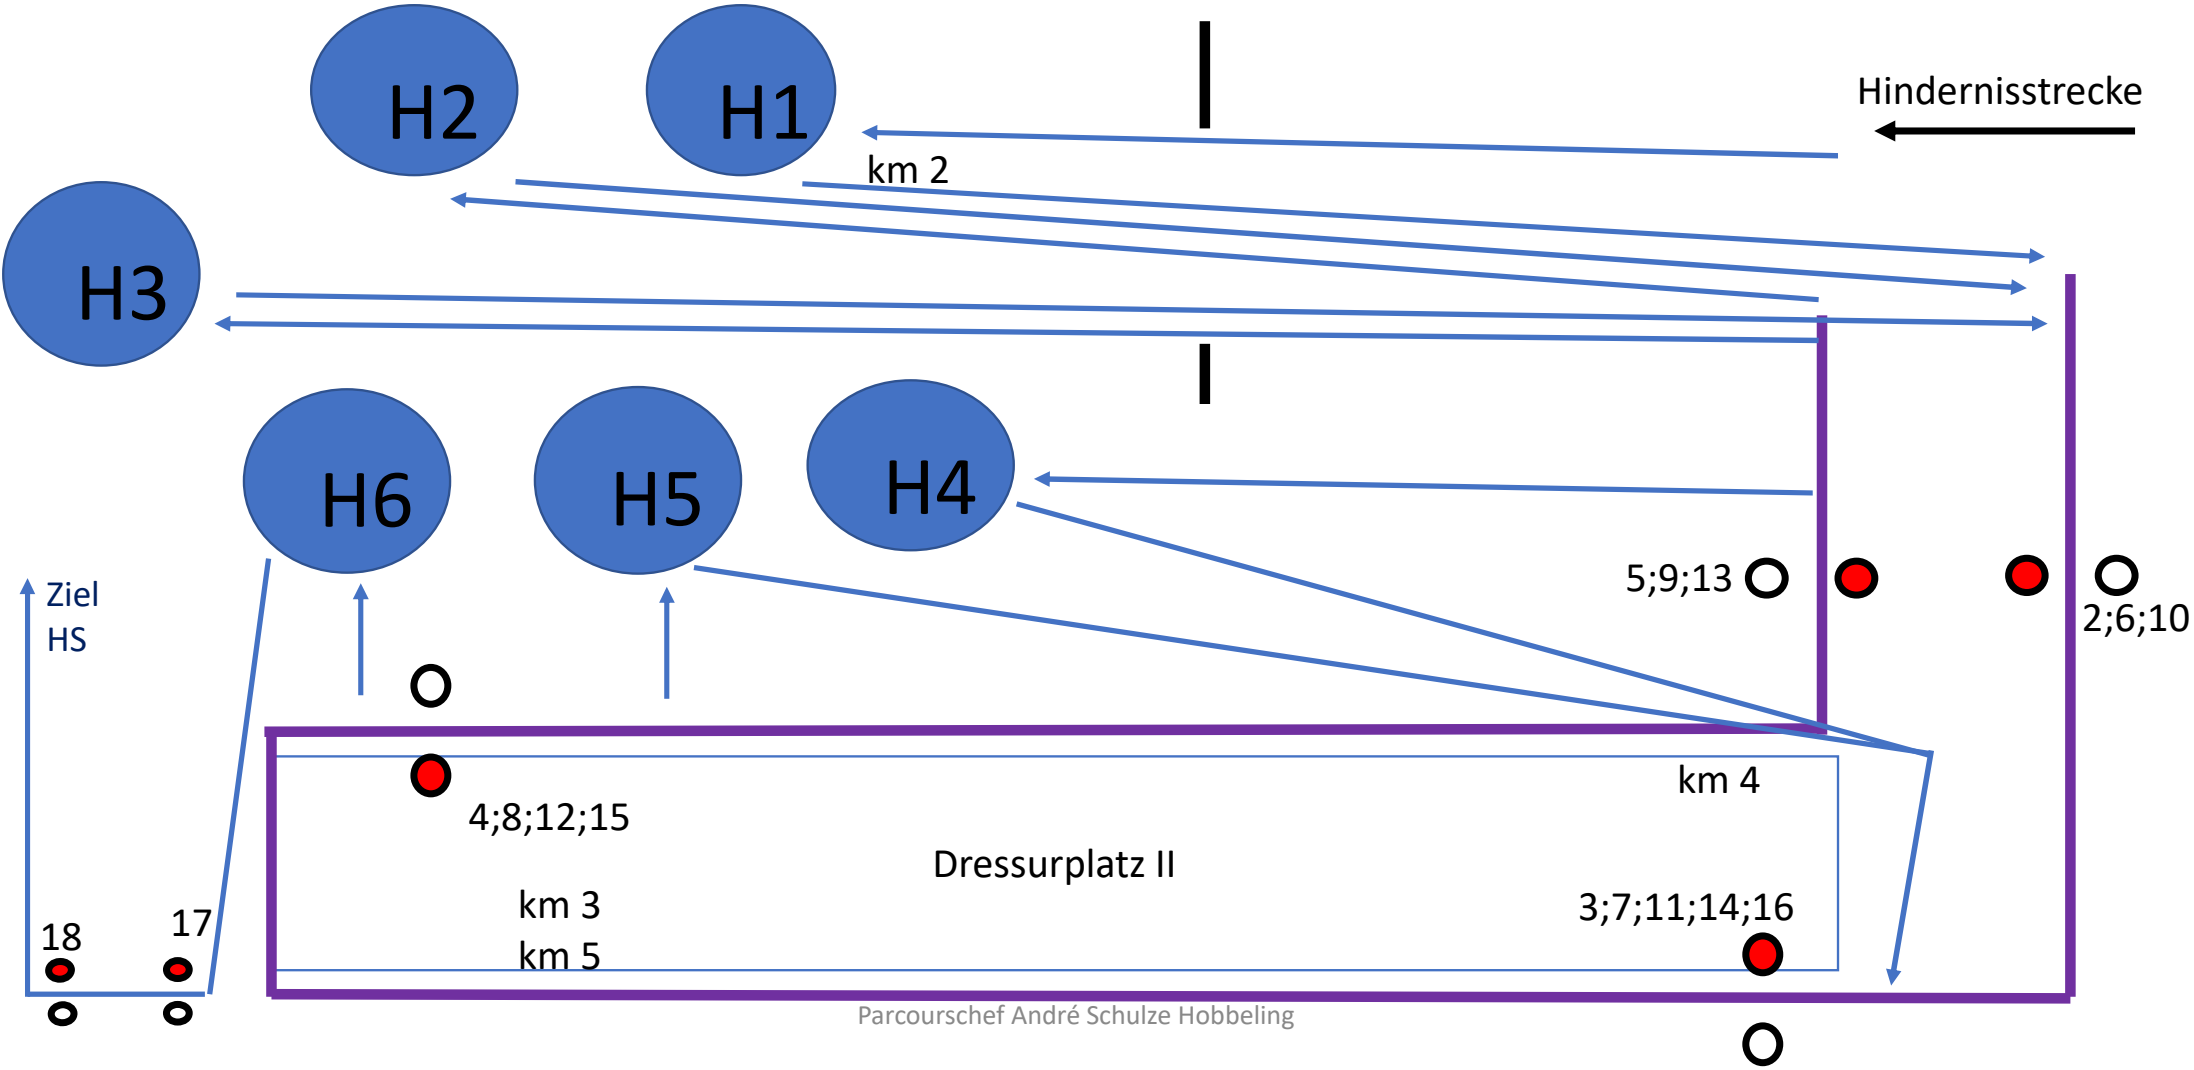

Fahrtturnier Westbevern

Klasse A

Start HS – KM1-H2-T6-T7-T8-KM2-T9-H3-T10-T11-T12-T13-H4-KM3-T14-T15-H5-T17-T18-Ziel HS

Parcourschef André Schulze Hobbeling

Fahrtturnier Westbevern

Klasse M

Start HS –KM1-H1-KM2-T2-T3-T4-T5-H2-T6-T7-KM3-T8-T9-H3-T10-T11-T12-KM4-T13-H4-T14-T15-H5-T16-KM5-H6-T17-T18-Ziel HS