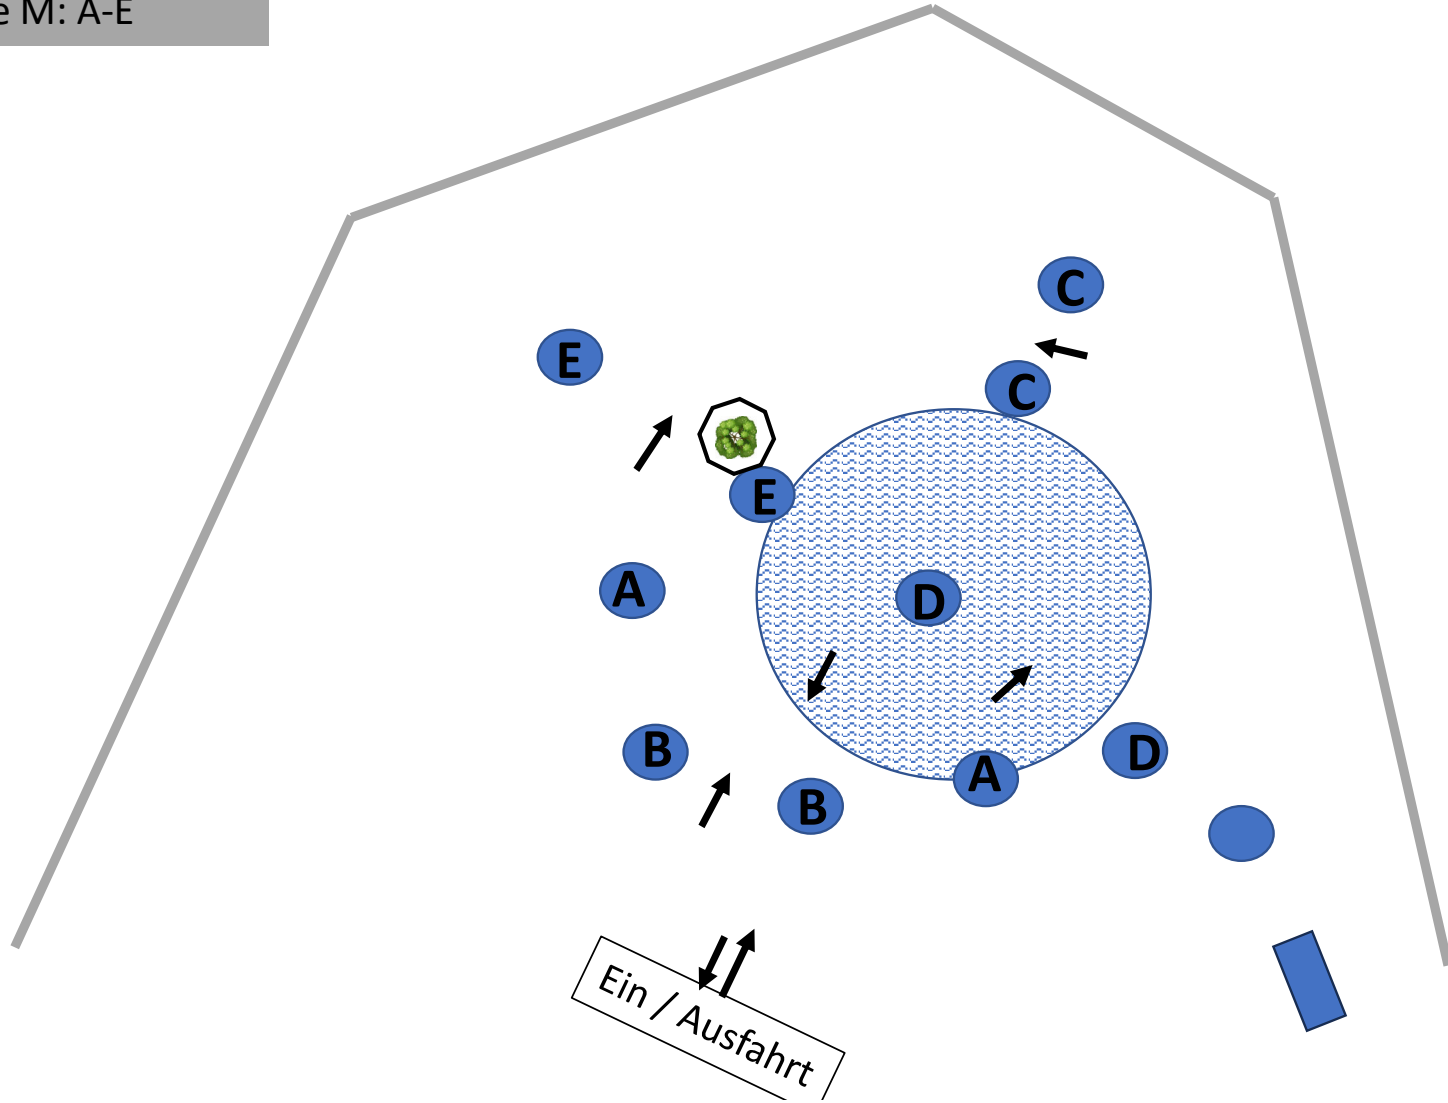

Fahrtturnier Westbevern

Hindernis 3

Klasse A : A – D

Klasse M: A-E