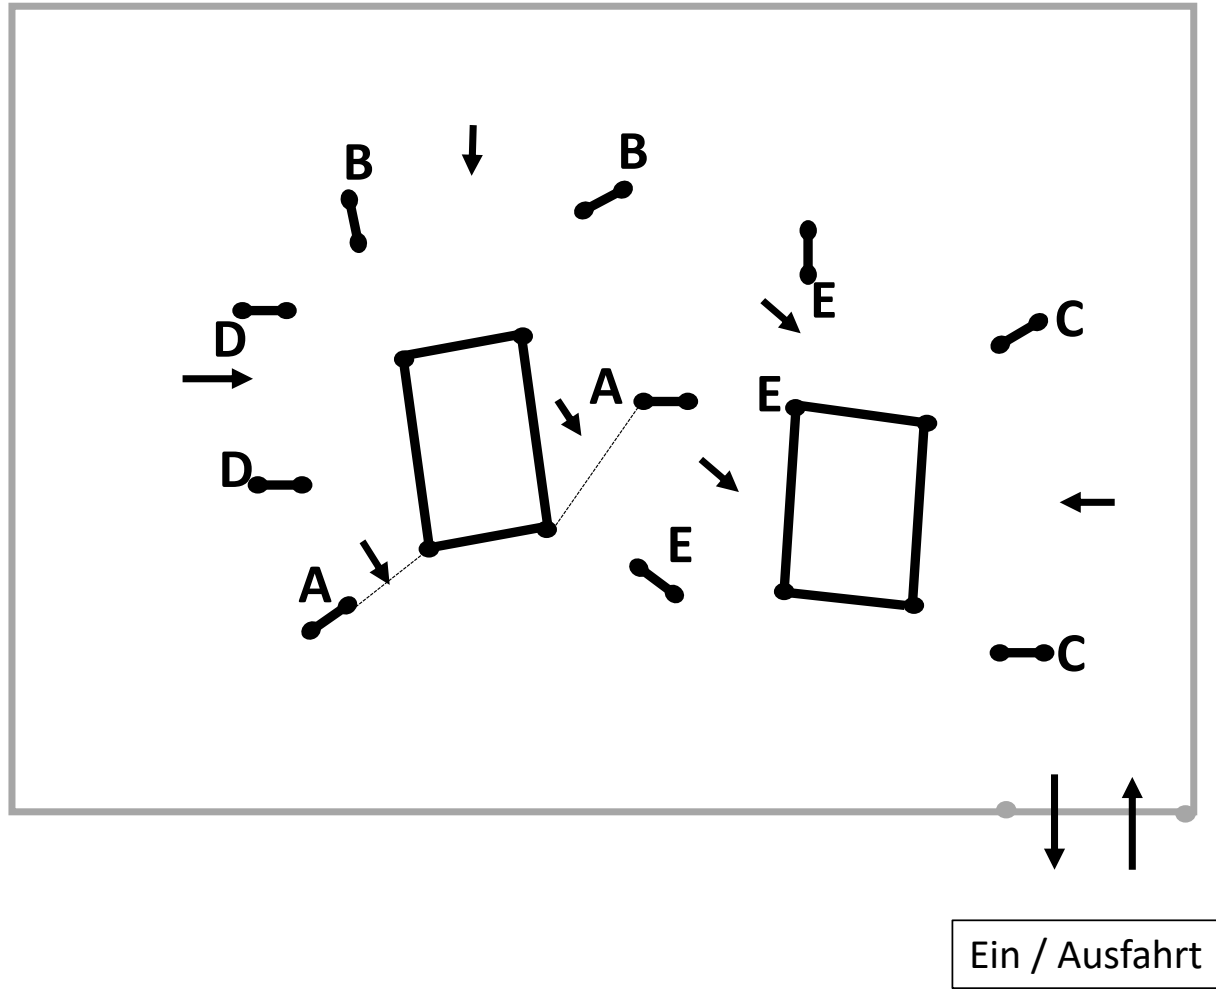

Fahrtturnier Westbevern

Hindernis 2

Klasse A : A – D

Klasse M: A-E